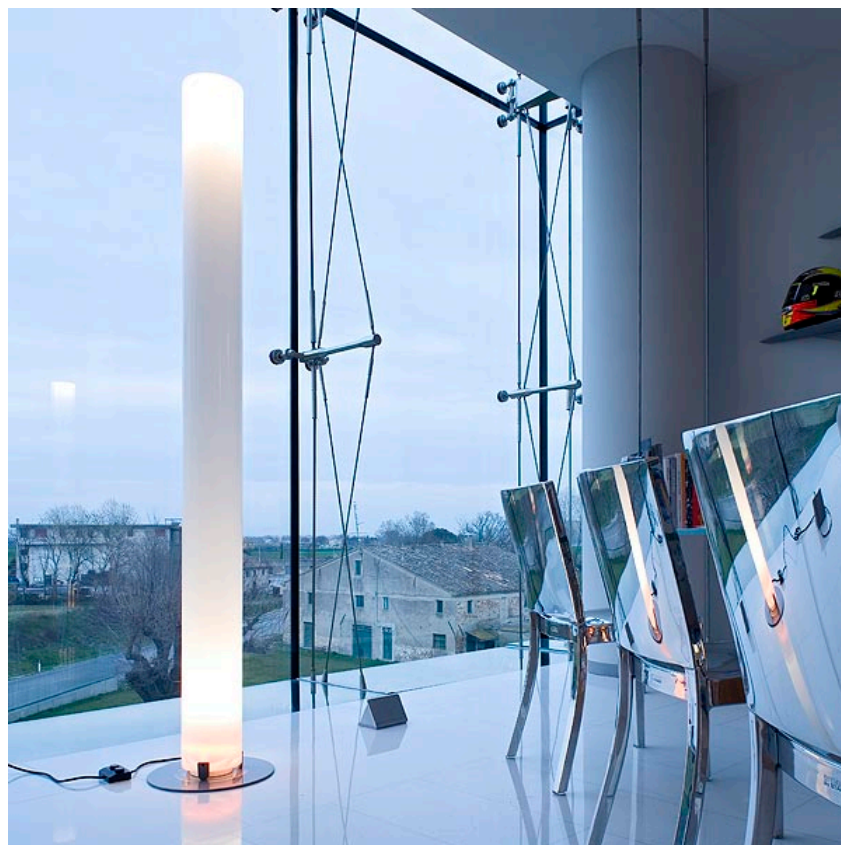

FLOS

STYLOS

Mounting	Floor
Lamps description	1 x MAX 120W E27 PAR38 + 1 x MAX 100W E27 HS GS or 1 LED 21W E27 2452lm 3000K
Environment	Indoor
Finish	Silver
Technical description	Floor lamp providing indirect and diffused light. Silver powder-coated steel base. Opaline extruded polymethylmethacrylate (PMMA) diffuser column. Functions ON/OFF of two placed luminous sources at the extremities of the diffuser of the apparatus, happen by means of interrupting double quantity to pedal mounted on the cable feeding electrical worker.

ELECTRICAL

Emergency	Without
Switching	Functions ON/OFF happen by means of interrupting double quantity to pedal mounted on the cable feeding electrical worker.
Voltage (V)	230

PHYSICAL

Supply	Power cord
Cord length (mm)	2850
Construction material	Polymethylmethacrylate, Steel
Weight (kg)	9.6

Stylos

designed by Achille Castiglioni

Floor lamp providing indirect and diffused light

● F6310004 Silver

DIMENSIONS

CERTIFICATIONS

IP
20

FLOS

Stylos

designed by Achille Castiglioni

Floor lamp providing indirect and diffused light

● F6310004 Silver

DIMENSIONS

CERTIFICATIONS

IP
20