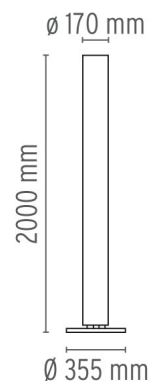

FLOS

STYLOS

Mounting	Floor
Lamps description	1 x MAX 120W E27 PAR38 + 1 x MAX 100W E27 HS GS or 1 LED 21W E27 2452lm 3000K
Environment	Indoor
Finish	Silver
Technical description	Floor lamp providing indirect and diffused light. Silver powder-coated steel base. Opaline extruded polymethylmethacrylate (PMMA) diffuser column. Functions ON/OFF of two placed luminous sources at the extremities of the diffuser of the apparatus, happen by means of interrupting double quantity to pedal mounted on the cable feeding electrical worker.

ELECTRICAL

Emergency	Without
Switching	Functions ON/OFF happen by means of interrupting double quantity to pedal mounted on the cable feeding electrical worker.
Voltage (V)	230

PHYSICAL

Supply	Power cord
Cord length (mm)	2850
Construction material	Polymethylmethacrylate, Steel
Weight (kg)	9.6

Stylos

designed by Achille Castiglioni

Floor lamp providing indirect and diffused light

● F6310004 Silver

DIMENSIONS

CERTIFICATIONS

IP
20

FLOS