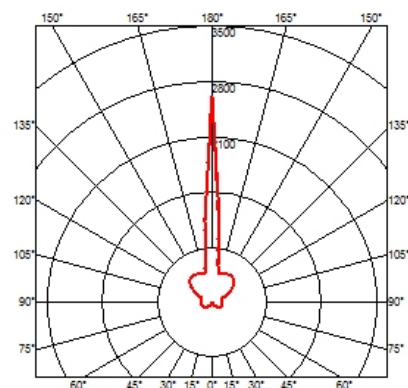

Stylos

designed by Achille Castiglioni

Floor lamp providing indirect and diffused light

● F6310004 Silver

DIMENSIONS

CERTIFICATIONS

IP
20

FLOS