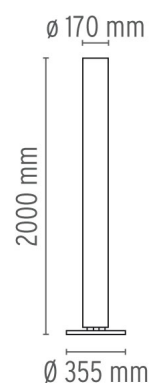

DIMENSIONS